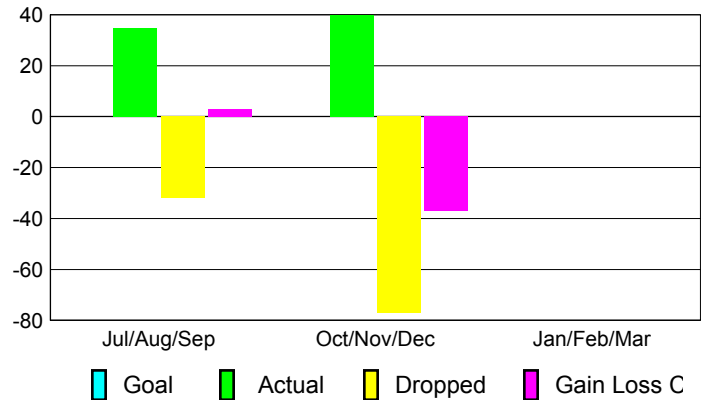

### YTD Status Quo Clubs 2012-2013

Status Quo Clubs Compared to Status Quo Members

## MEMBERSHIP

Membership Results  
2012-2013

Membership  
2011-2012

Month	Net Memb Goal	Actual New Memb	Actual Dropped Memb	Gain/Loss of Memb	Gain/Loss of Memb
Jul/Aug/Sep		35	-32	3	-29
Oct/Nov/Dec		40	-77	-37	-15
Jan/Feb/Mar					19
<b>Totals</b>		<b>75</b>	<b>-109</b>	<b>-34</b>	<b>-25</b>

### Membership Results 2012-2013

Goal, New, Dropped, Gain/Loss

### Comparison of Membership Gain/Loss

Current Year Compared to the Previous Year