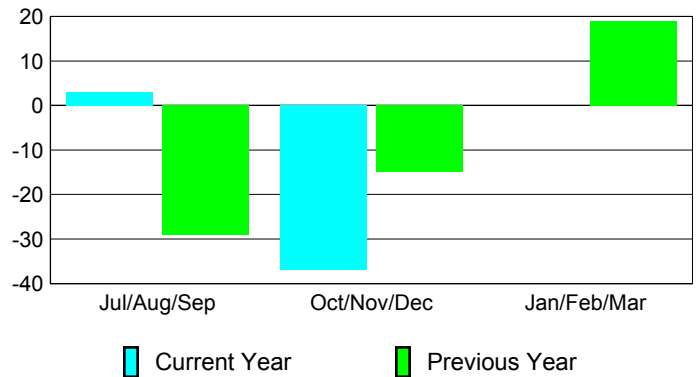

Gender Comparison 2012-2013

Jul/Aug/Sep

Oct/Nov/Dec

Jan/Feb/Mar

Male

Female