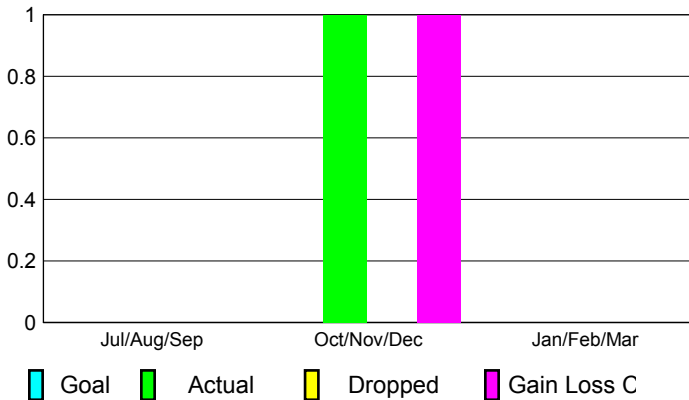

## CLUBS

Club Results  
2012-2013

Clubs  
2011-2012

Month	New Club Goal	Actual New Clubs	Actual Dropped Clubs	Gain/Loss of Clubs	Gain/Loss of Clubs
Jul/Aug/Sep		0	0	0	0
Oct/Nov/Dec		1	0	1	0
Jan/Feb/Mar					0
<b>Totals</b>		<b>1</b>	<b>0</b>	<b>1</b>	<b>0</b>

### Club Results 2012-2013

Goal, New, Dropped, Gain/Loss